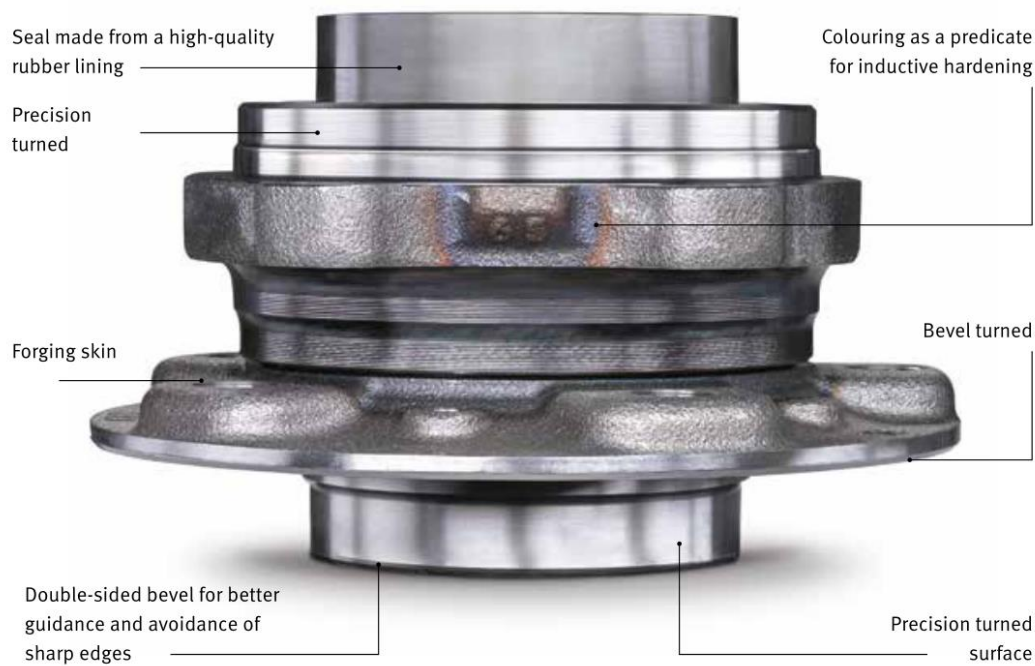

BEARING REMOVAL AND INSTALLATION INSTRUCTIONS

Always check the technical manual relating to the vehicle.

- Prepare the vehicle and the necessary tools before starting the installation. Make sure they are clean and in good condition.
- Make sure that the kit is the right one. Take the bearing out of its packaging at the last minute and place it on a clean work surface.
- Clean the parts and assemblies located near the bearing and make sure that they are in good condition. In particular, inspect for scratches, scrapes or dents on the hub, stub axle and drive shaft. Replace any damaged or worn parts.
- Do not remove any parts which are not included in the kit.
- Never disassemble or separate the components of a bearing.
- For correct installation of the bearing, always use suitable tools.
- Always apply fitting pressure through the outer ring of the bearing, the installation force must never be transmitted through the seal or inner rings (pressure through the seal or inner rings will result in internal damage to the bearing, making it noisy and fail prematurely)
- Apply the tightening torques recommended by the manufacturer (this can be found on the label of the kit)